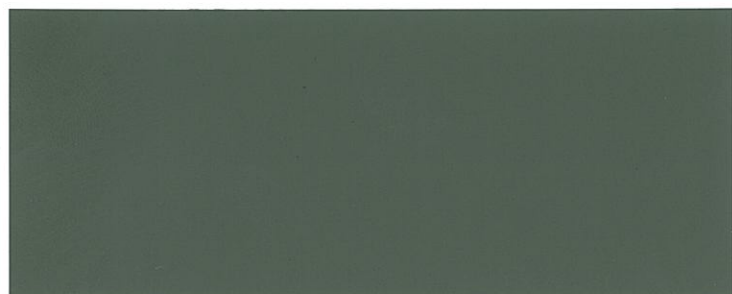

# Sapphire Pointe HOA Palette A

*Accent Only* ↓

SW 6165 Connected Gray

SW 6154 Nacre

SW 6272 Plum Brown

SW 6121 Whole Wheat

SW 7710 Brandywine

SW 7734 Olive Grove

SW 7044 Amazing Gray

SW 6389 Butternut

SW 0050 Classic Light Buff

SW 6166 Eclipse

SW 7544 Fenland

SW 6157 Favorite Tan

SW 6251 Outerspace

SW 6156 Ramie

SW 6202 Cast Iron

SW 7705 Wheat Penny

SW 7504 Keystone Gray

SW 3511 Cedar Bark  
(Stain Color)

COLORS PROVIDED BY THE SHERWIN-WILLIAMS COMPANY. Color samples shown approximate actual paint colors as closely as possible. The Cover The Earth logo and the Sherwin-Williams logo are trademarks owned or licensed by The Sherwin-Williams Company. CMD 12-04-1106 (02/2013)