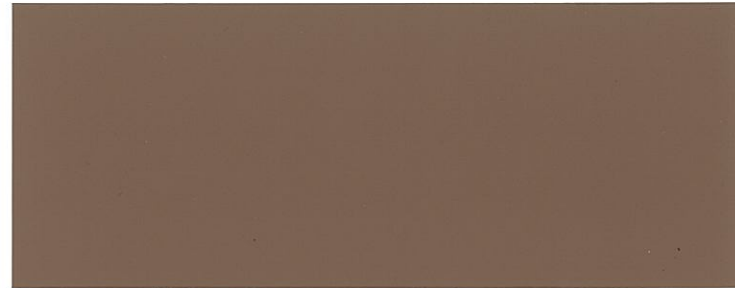

Sapphire Pointe HOA Palette C

SW 6061 Tanbark