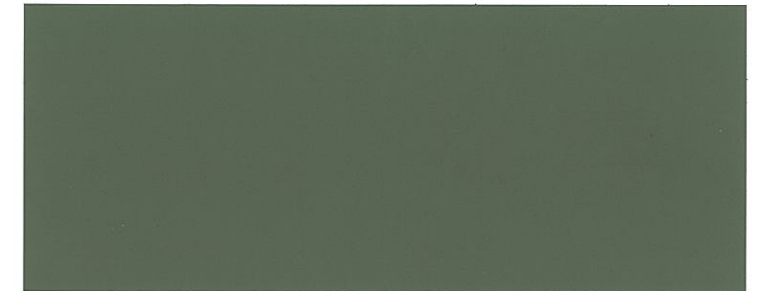

# Sapphire Pointe HOA Palette A

*Accent Only* ↓

SW 6165 Connected Gray

SW 6154 Nacre

SW 6272 Plum Brown

SW 6121 Whole Wheat

SW 7710 Brandywine

SW 7734 Olive Grove

SW 7044 Amazing Gray

SW 6389 Butternut

SW 0050 Classic Light Buff

SW 6166 Eclipse

SW 7544 Fenland

SW 6157 Favorite Tan

SW 6251 Outerspace

SW 6156 Ramie

SW 6202 Cast Iron

SW 7705 Wheat Penny

SW 7504 Keystone Gray

SW 3511 Cedar Bark  
(Stain Color)

COLORS PROVIDED BY THE SHERWIN-WILLIAMS COMPANY. Color samples shown approximate actual paint colors as closely as possible. The Cover The Earth logo and the Sherwin-Williams logo are trademarks owned or licensed by The Sherwin-Williams Company. CMD 12-04-1106 (02/2013)