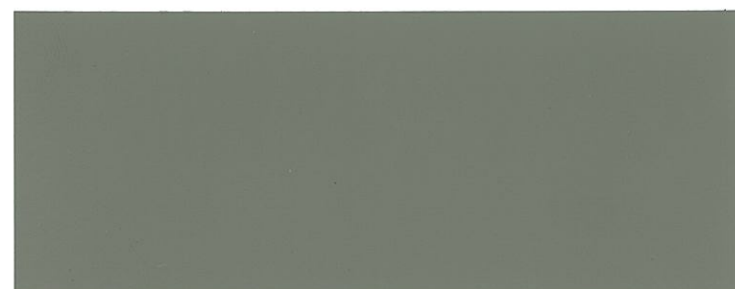

SW 6202 Cast Iron

SW 7705 Wheat Penny

SW 7504 Keystone Gray

SW 3511 Cedar Bark  
(Stain Color)

COLORS PROVIDED BY THE SHERWIN-WILLIAMS COMPANY. Color samples shown approximate actual paint colors as closely as possible. The Cover The Earth logo and the Sherwin-Williams logo are trademarks owned or licensed by The Sherwin-Williams Company. CMD 12-04-1106 (02/2013)

# Sapphire Pointe HOA Palette C

SW 6061 Tanbark

SW 7539 Cork Wedge

SW 7724 Canoe

SW 7042 Shoji White

SW 2822 Downing Sand

SW 0048 Bungalow Blue

SW 7046 Anonymous

SW 6390 Bosc Pear

*Accent Only ↓*

SW 6333 Foxy

SW 7033 Brainstorm Bronze

SW 7005 Pure White

SW 6133 Muslin

SW 7051 Analytical Gray

SW 7718 Oak Creek